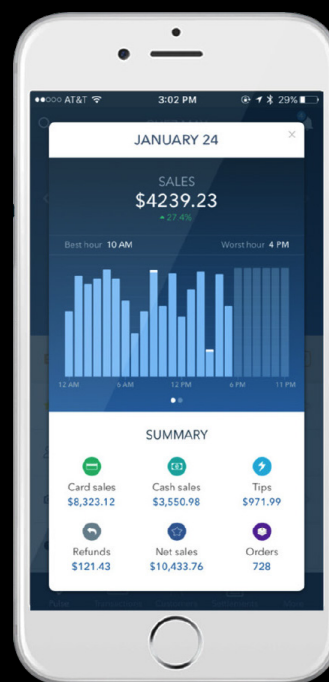

THE POYNT SMART TERMINAL IS HERE

Smart isn't just for phones anymore.

Your business deserves modern technology. The Poynt Smart Terminal is an all-in-one smart device you'll actually want to have on your counter.

Accepts all of today's and tomorrow's payment types.

Easily email receipts, refund transactions and settle with the tap of a button. And with the free smartphone app*, you can do all this from anywhere. It's like a remote control for your business.

Powerful Reporting Dashboard

Get real-time access to transactions, trends and customer information, and make data-informed decisions at a moment's notice. Keep close tabs on finances, set up new users and run customized reports from your home, at the office or on the go.