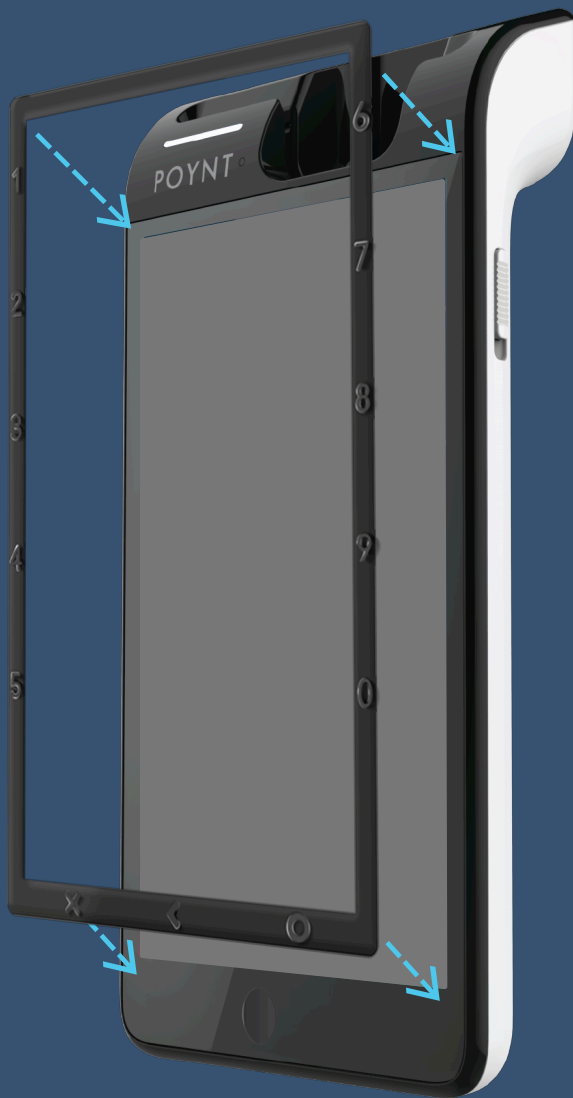

Accessibility Plate

The Poynt 5 device has the ability to add the Accessibility Plate on top of the main screen that allows for customers who require assistance in entering their PIN during a transaction.

Specification

- Width: 72.52 mm
- Height: 120.98 mm
- Color: Black
- Material: Black Soft Touch Coated Silicon Rubber

Application

Example of the ADA PIN mode screen with the Accessibility Plate on Poynt 5