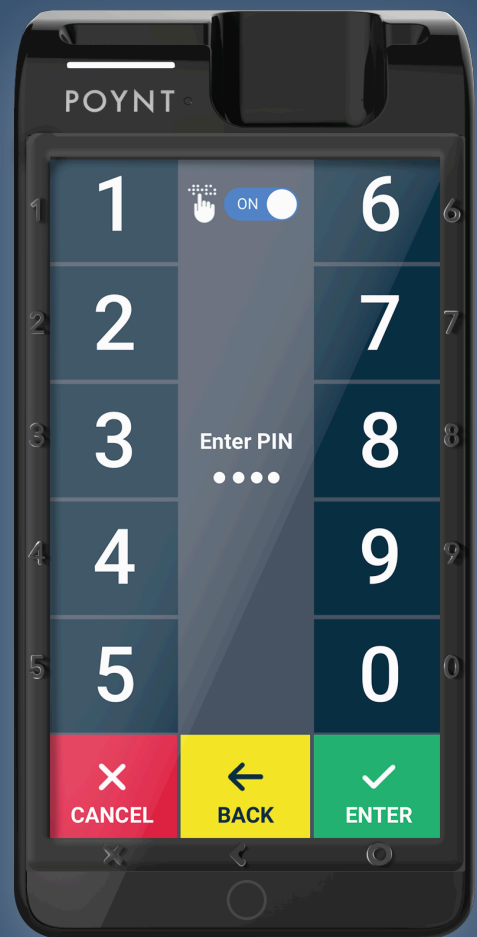

Accessibility Plate

The Poynt 5 device has the ability to add the Accessibility Plate on top of the main screen that allows for customers who require assistance in entering their PIN during a transaction.

Specification

- Width: 72.52 mm
- Height: 120.98 mm
- Color: Black
- Material: Black Soft Touch Coated Silicon Rubber

Application

Example of the ADA PIN mode screen with the Accessibility Plate on Poynt 5